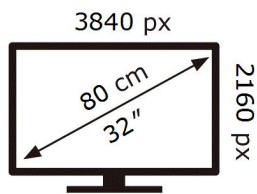

ENERG

SAMSUNG

S32BM702UP

33 kWh/1000h

ABCDEF **G**

HDR

57 kWh/1000h

2019/2013