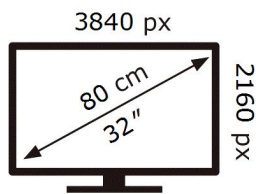

ENERG

SAMSUNG

S32D700EAU

31 kWh/1000h

ABCDEF **G**

57 kWh/1000h

2019/2013