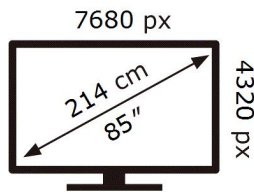

ENERG ⚡

SAMSUNG

GQ85QN900DT

164 kWh/1000h

ABCDEF **G**

438 kWh/1000h

2019/2013