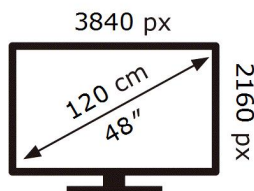

ENERG

SAMSUNG

GQ48S93DAE

66 kWh/1000h

ABCDEF **G**

103 kWh/1000h

2019/2013