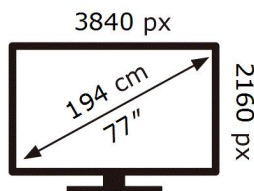

ENERG

SAMSUNG

GQ77S93DAE

126 kWh/1000h

ABCDEF **G**

190 kWh/1000h

2019/2013