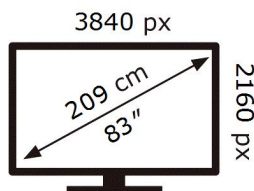

ENERG

SAMSUNG

GQ83S93DAE

150 kWh/1000h

ABCDEF **G**

227 kWh/1000h

2019/2013