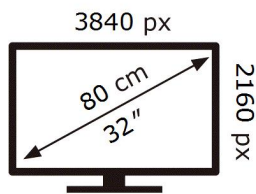

ENERG

SAMSUNG

S32D701EAU

31 kWh/1000h

ABCDEF **G**

57 kWh/1000h

2019/2013