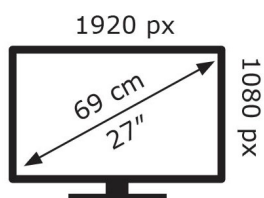

IIYAMA CORPORATION

XUB2792HSU-B1 D

**19** kWh/1000h

2019/2013